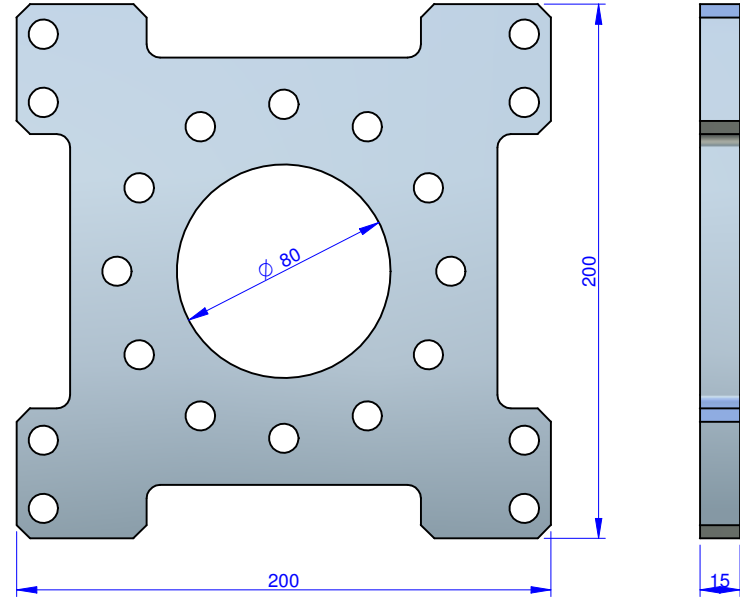

THE PROPERTY OF THIS DRAWING IS ESTABLISHED BY LAW
IT IS FORBIDDEN TO REPRODUCE IT OR SHOW IT TO THIRD PARTY
WITHOUT A WRITTEN AGREEMENT.

MODIFICATIONS:	VARIED DIMENSIONS AS OF DATE:
7	10
8	11
9	12

MODIFICATIONS:	VARIED DIMENSIONS AS OF DATE:
1	4
2	5
3	6

Format **A3**
UNI 936-76

FP Services		DESIGNED FROM FPSERVICES	
GENERAL TOLERANCE: UNI - ISO 2768 CLASSE f		DATE 08/2014	WEIGHT 1,007 kg
		CODE CA.ABR.200.GTS	